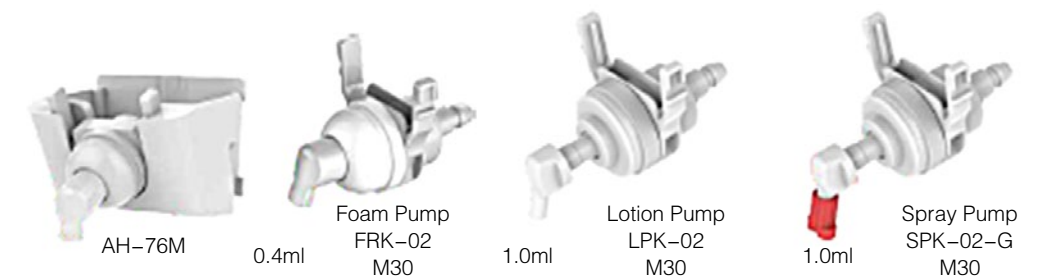

Material	Dimension	Packaging	Carton Size	G.W/kg
PP	108*103*222	12PCS/CTN	453*347*250	6.55

FPK-01      LPK-01-G      SPK-01-G

Foam

Lotion

Spray

2020  
NEW

AH-76N  
AA-Size Battery x4  
3 Optional Pumps:  
FPK-01  
LPK-01  
SPK-01