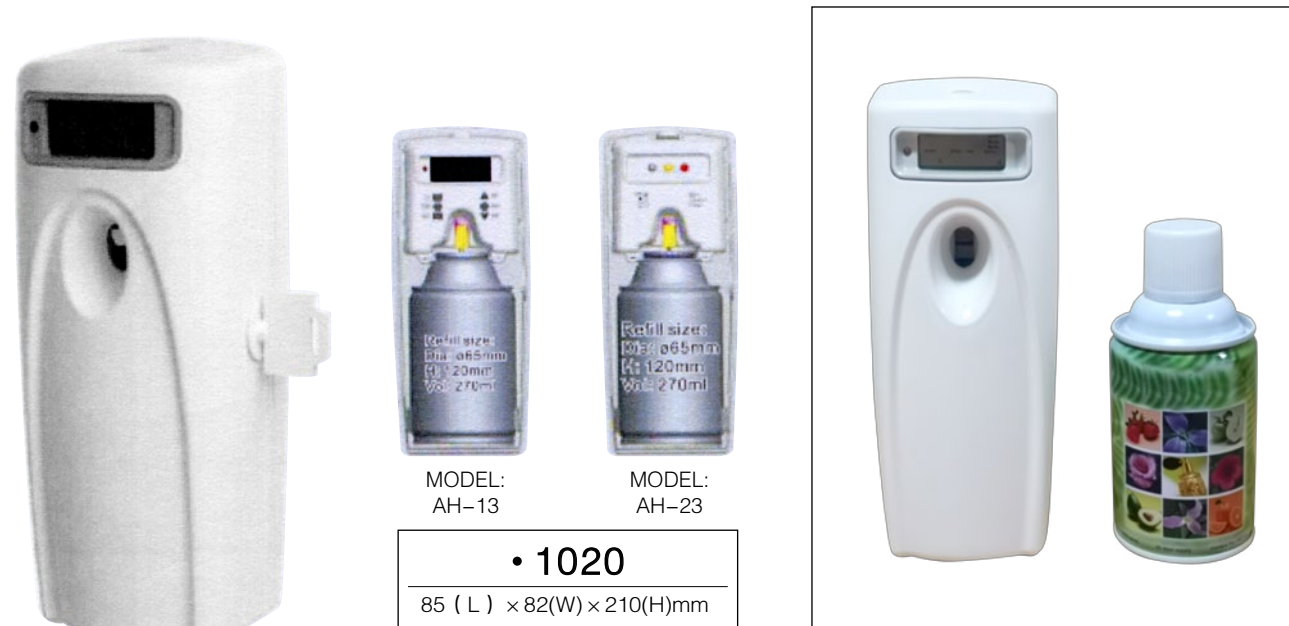

Action Head Series of Aerosol Dispenser

- Assembled with interchangeable action heads, convenient for maintenance if necessary.
- Polypropylene material, eco-friendly and good at chemical resistance.
- Working with 2pcs AA alkaline batteries(LR6), battery life up to 12 refills.
- Security key and lock.
- Color options: white

Optional action heads:AH-13, AH-23

Material	Packaging	Carton Size	G.W/kg
PP	30PCS/CTN	470*300*470	13.2