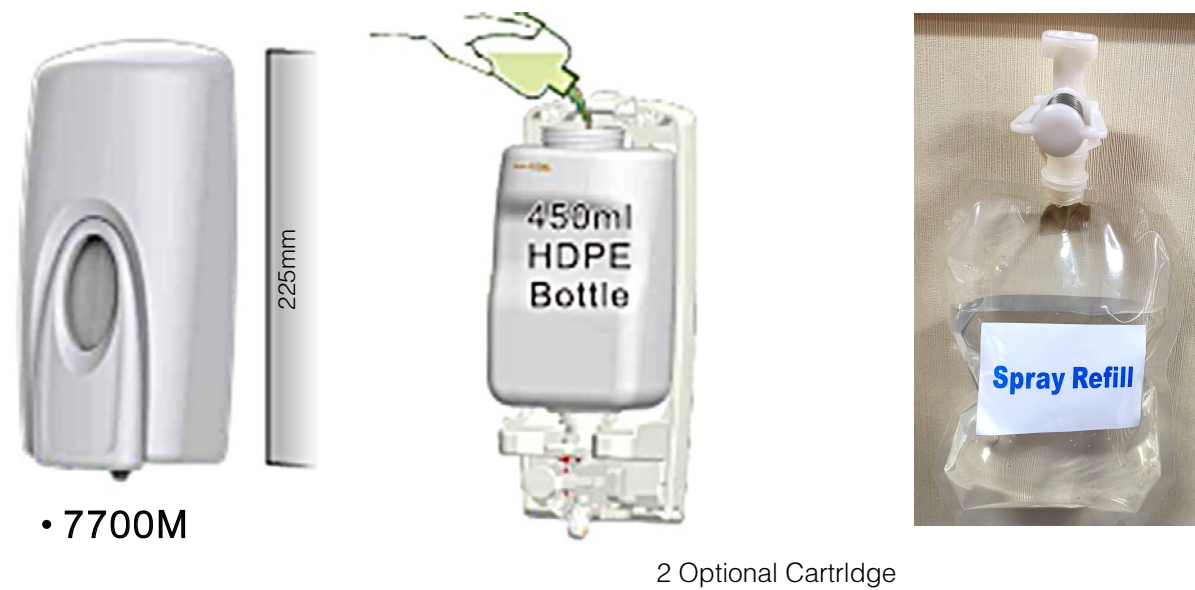

2 Optional Cartridge

• 7700M