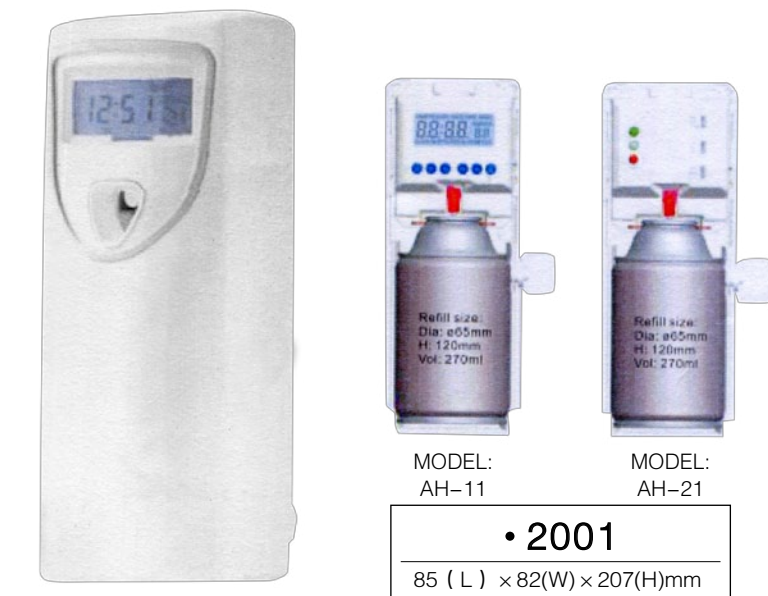

Optional action heads: AH-11, AH-21

Material	Packaging	Carton Size	G.W/kg
PP	20PCS/CTN	460*200*460	8.2